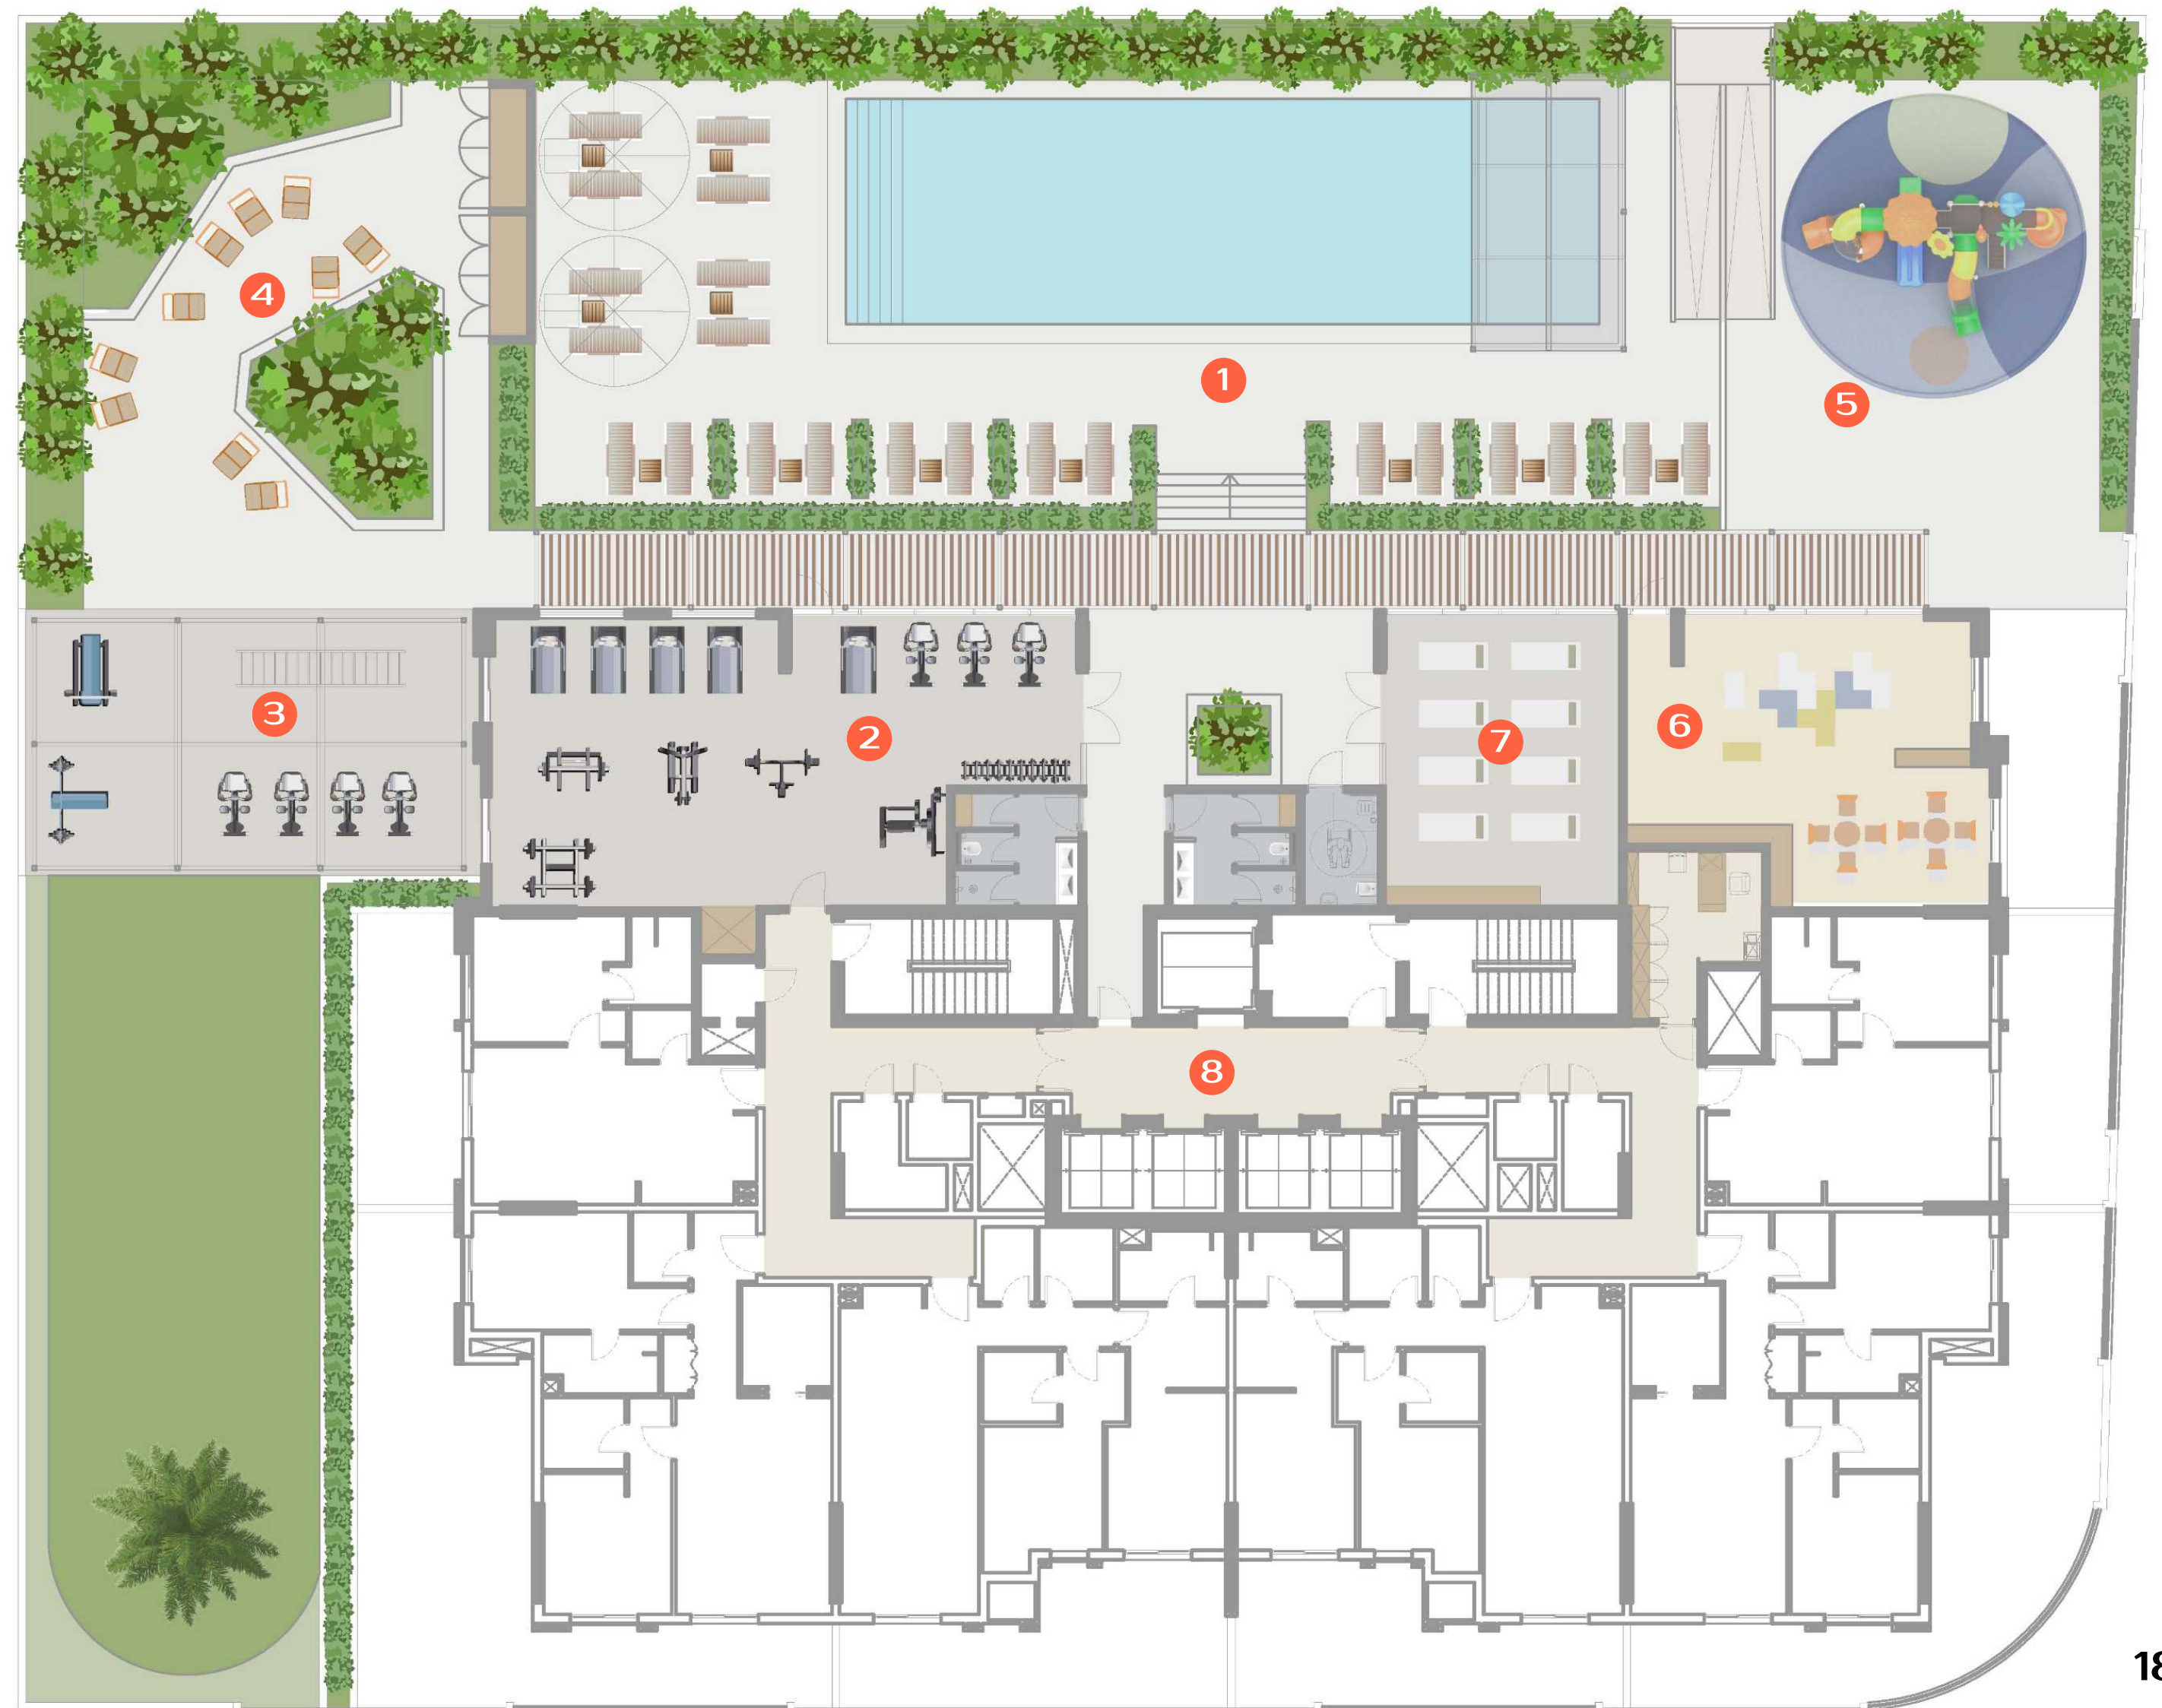

FH Residency

MAIN LOBBY

G level

FH Residency

MAIN LOBBY

G level

FH Residency

MAIN LOBBY

G level

↑
2

▲
▼

FH Residency

MAIN LOBBY

G level

SAVOR THE COZY COFFEE SHOP JUST DOWNSTAIRS

This inviting space provides a perfect spot for residents to meet with visitors or work during the day. With its warm atmosphere and delicious coffee, it's the ideal place to relax and connect with others in the comfort of their own building.

FIRST FLOOR

Amenities Plan

- 1 Swimming pool
- 2 GYM
- 3 Outdoor work out
- 4 Recreation area
- 5 Kids playground
- 6 Kids playing room
- 7 Yoga studio
- 8 Lift lobby

MODERN AMENITIES FOR YOUR COMFORT

The first floor offers a range of convenient amenities for our residents. You'll find a refreshing pool where you can relax and cool off, a fully equipped gym for your fitness needs, a yoga studio for practicing mindfulness, an outdoor workout area for those who prefer exercising in the fresh air, and a dedicated kids playing room for the little ones to have fun and let their imaginations soar.