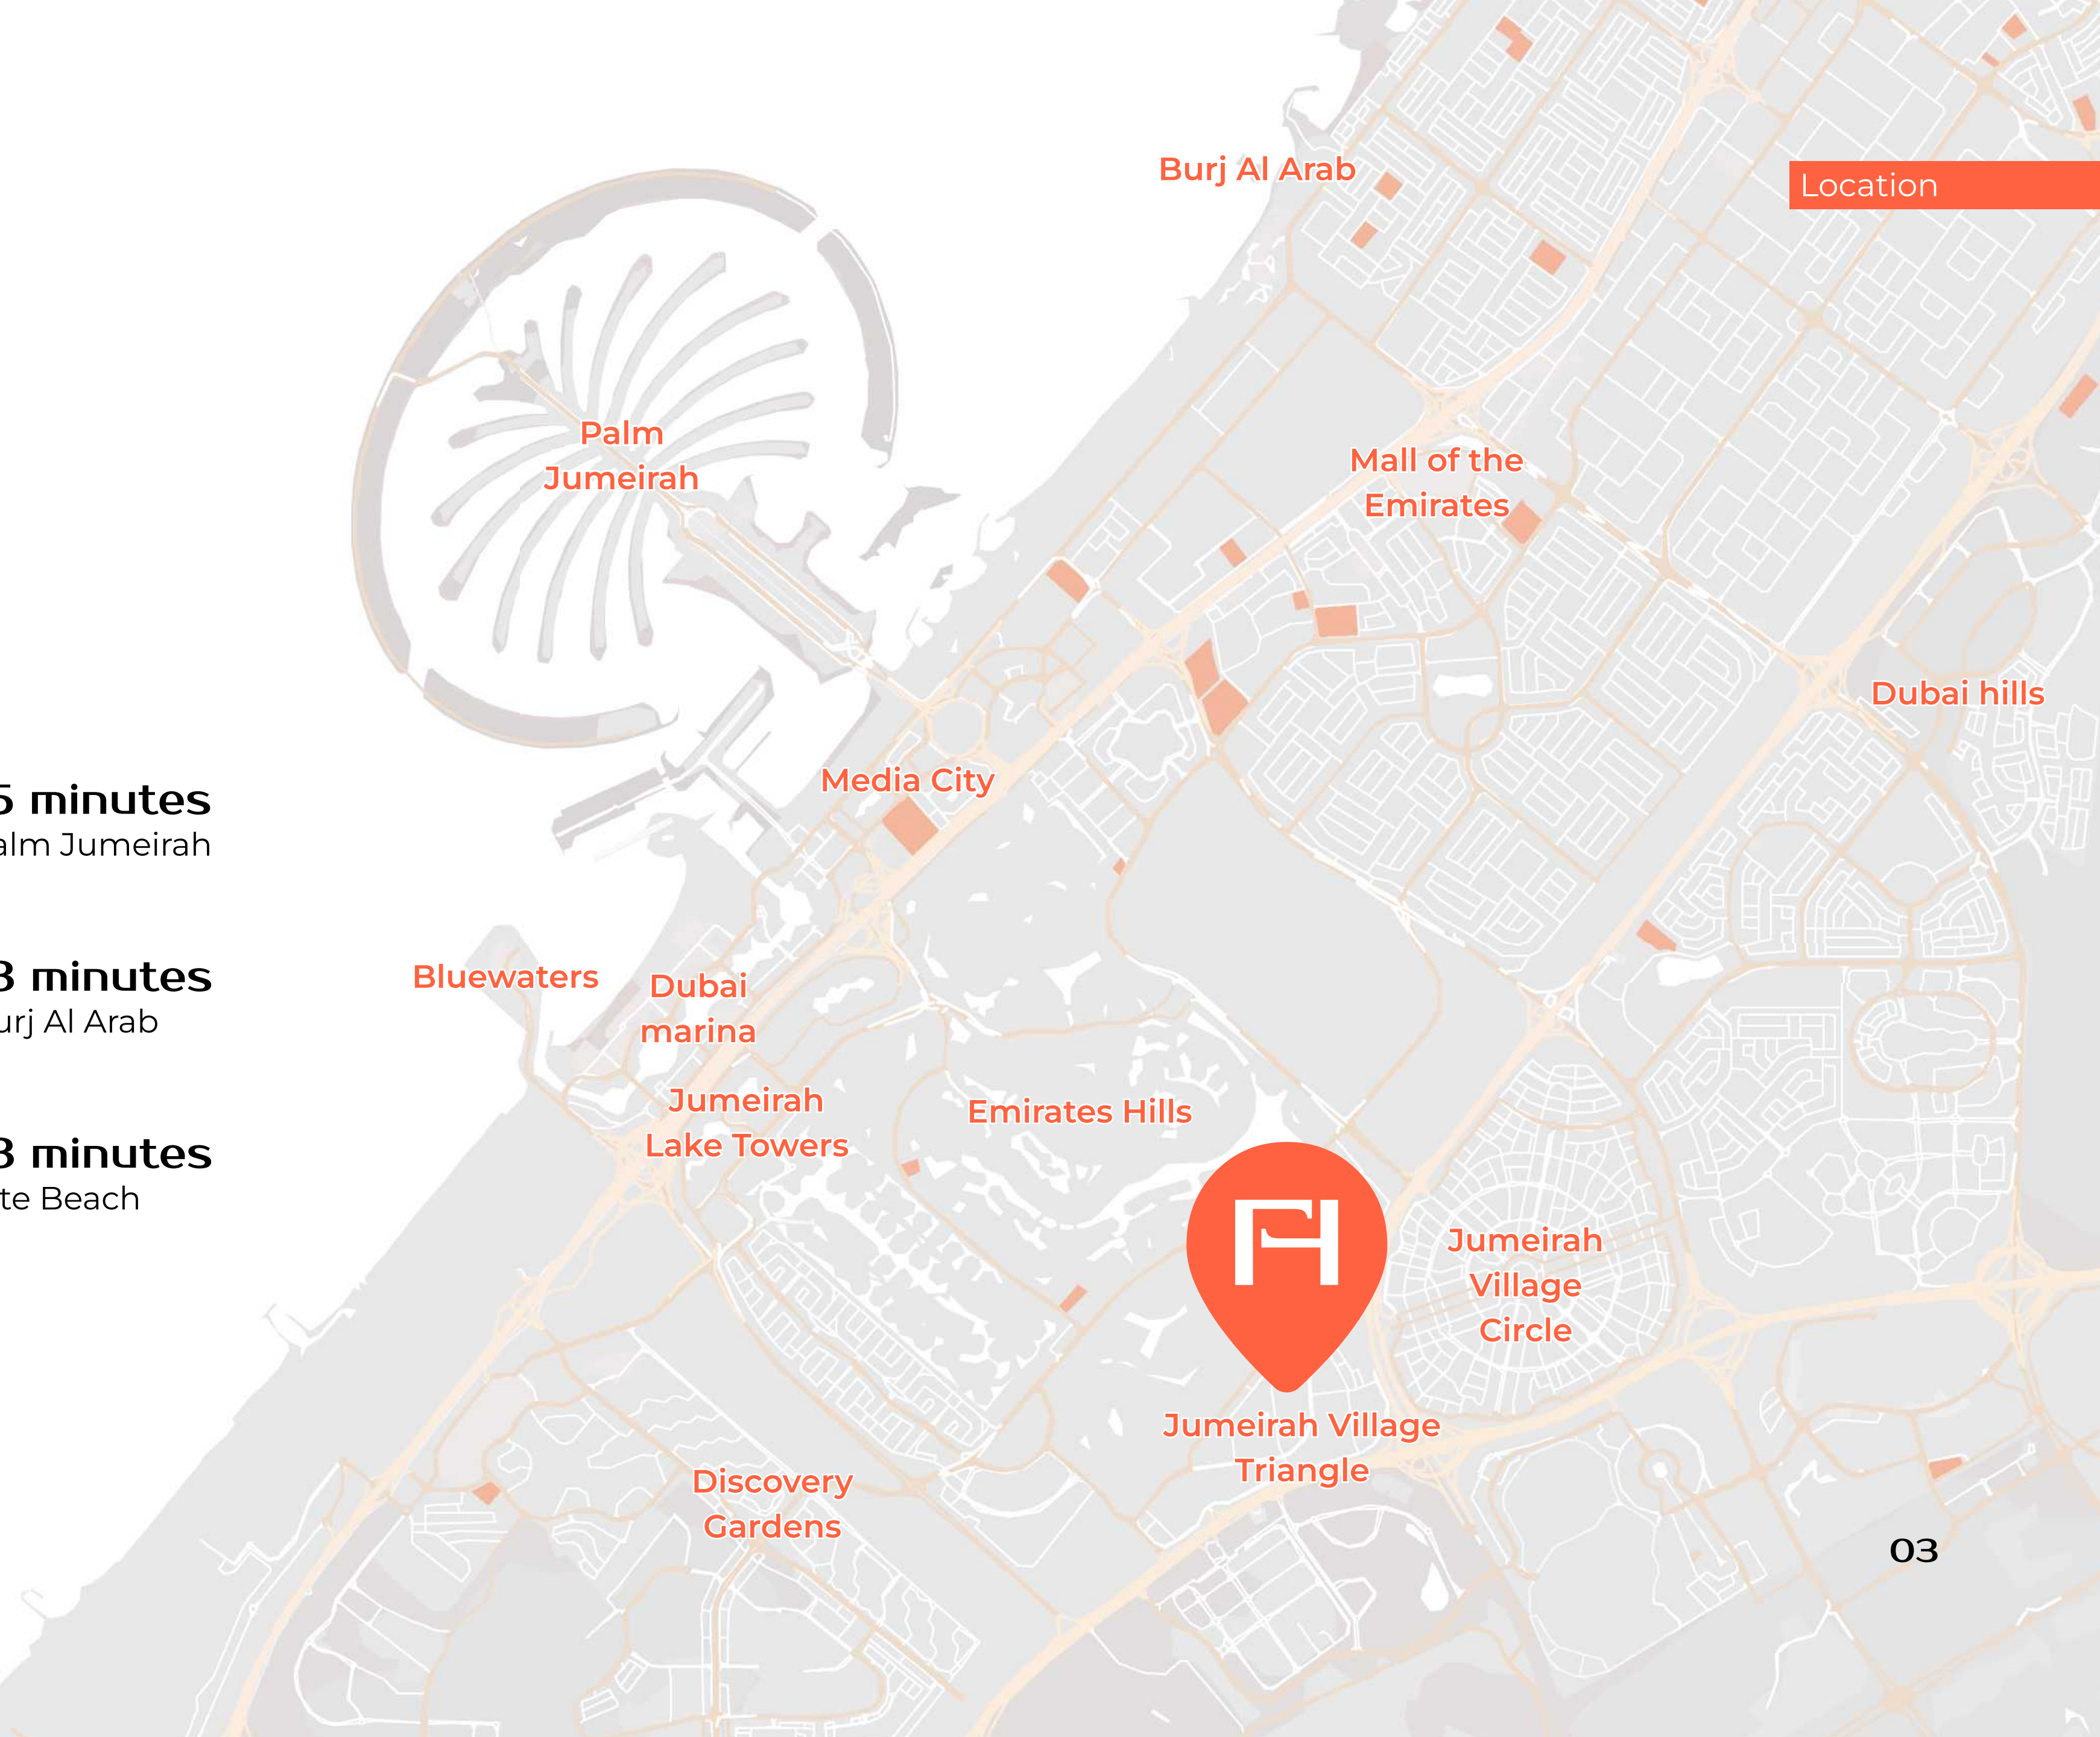

FH RESIDENCY

BY
FORUM

FH Residency

Introduction

ELEVATE YOUR LIFESTYLE WITH FH RESIDENCY

FH Residency

EMBRACE URBAN LIVING

FH residency is conveniently situated near main city attractions.

-  **10 minutes**
Dubai Marina
-  **10 minutes**
Bluewaters
-  **10 minutes**
Mall of the Emirates
-  **20 minutes**
Downtown and Dubai Mall
-  **25 minutes**
Dubai International Airport

-  **15 minutes**
Palm Jumeirah
-  **18 minutes**
Burj Al Arab
-  **18 minutes**
Kite Beach