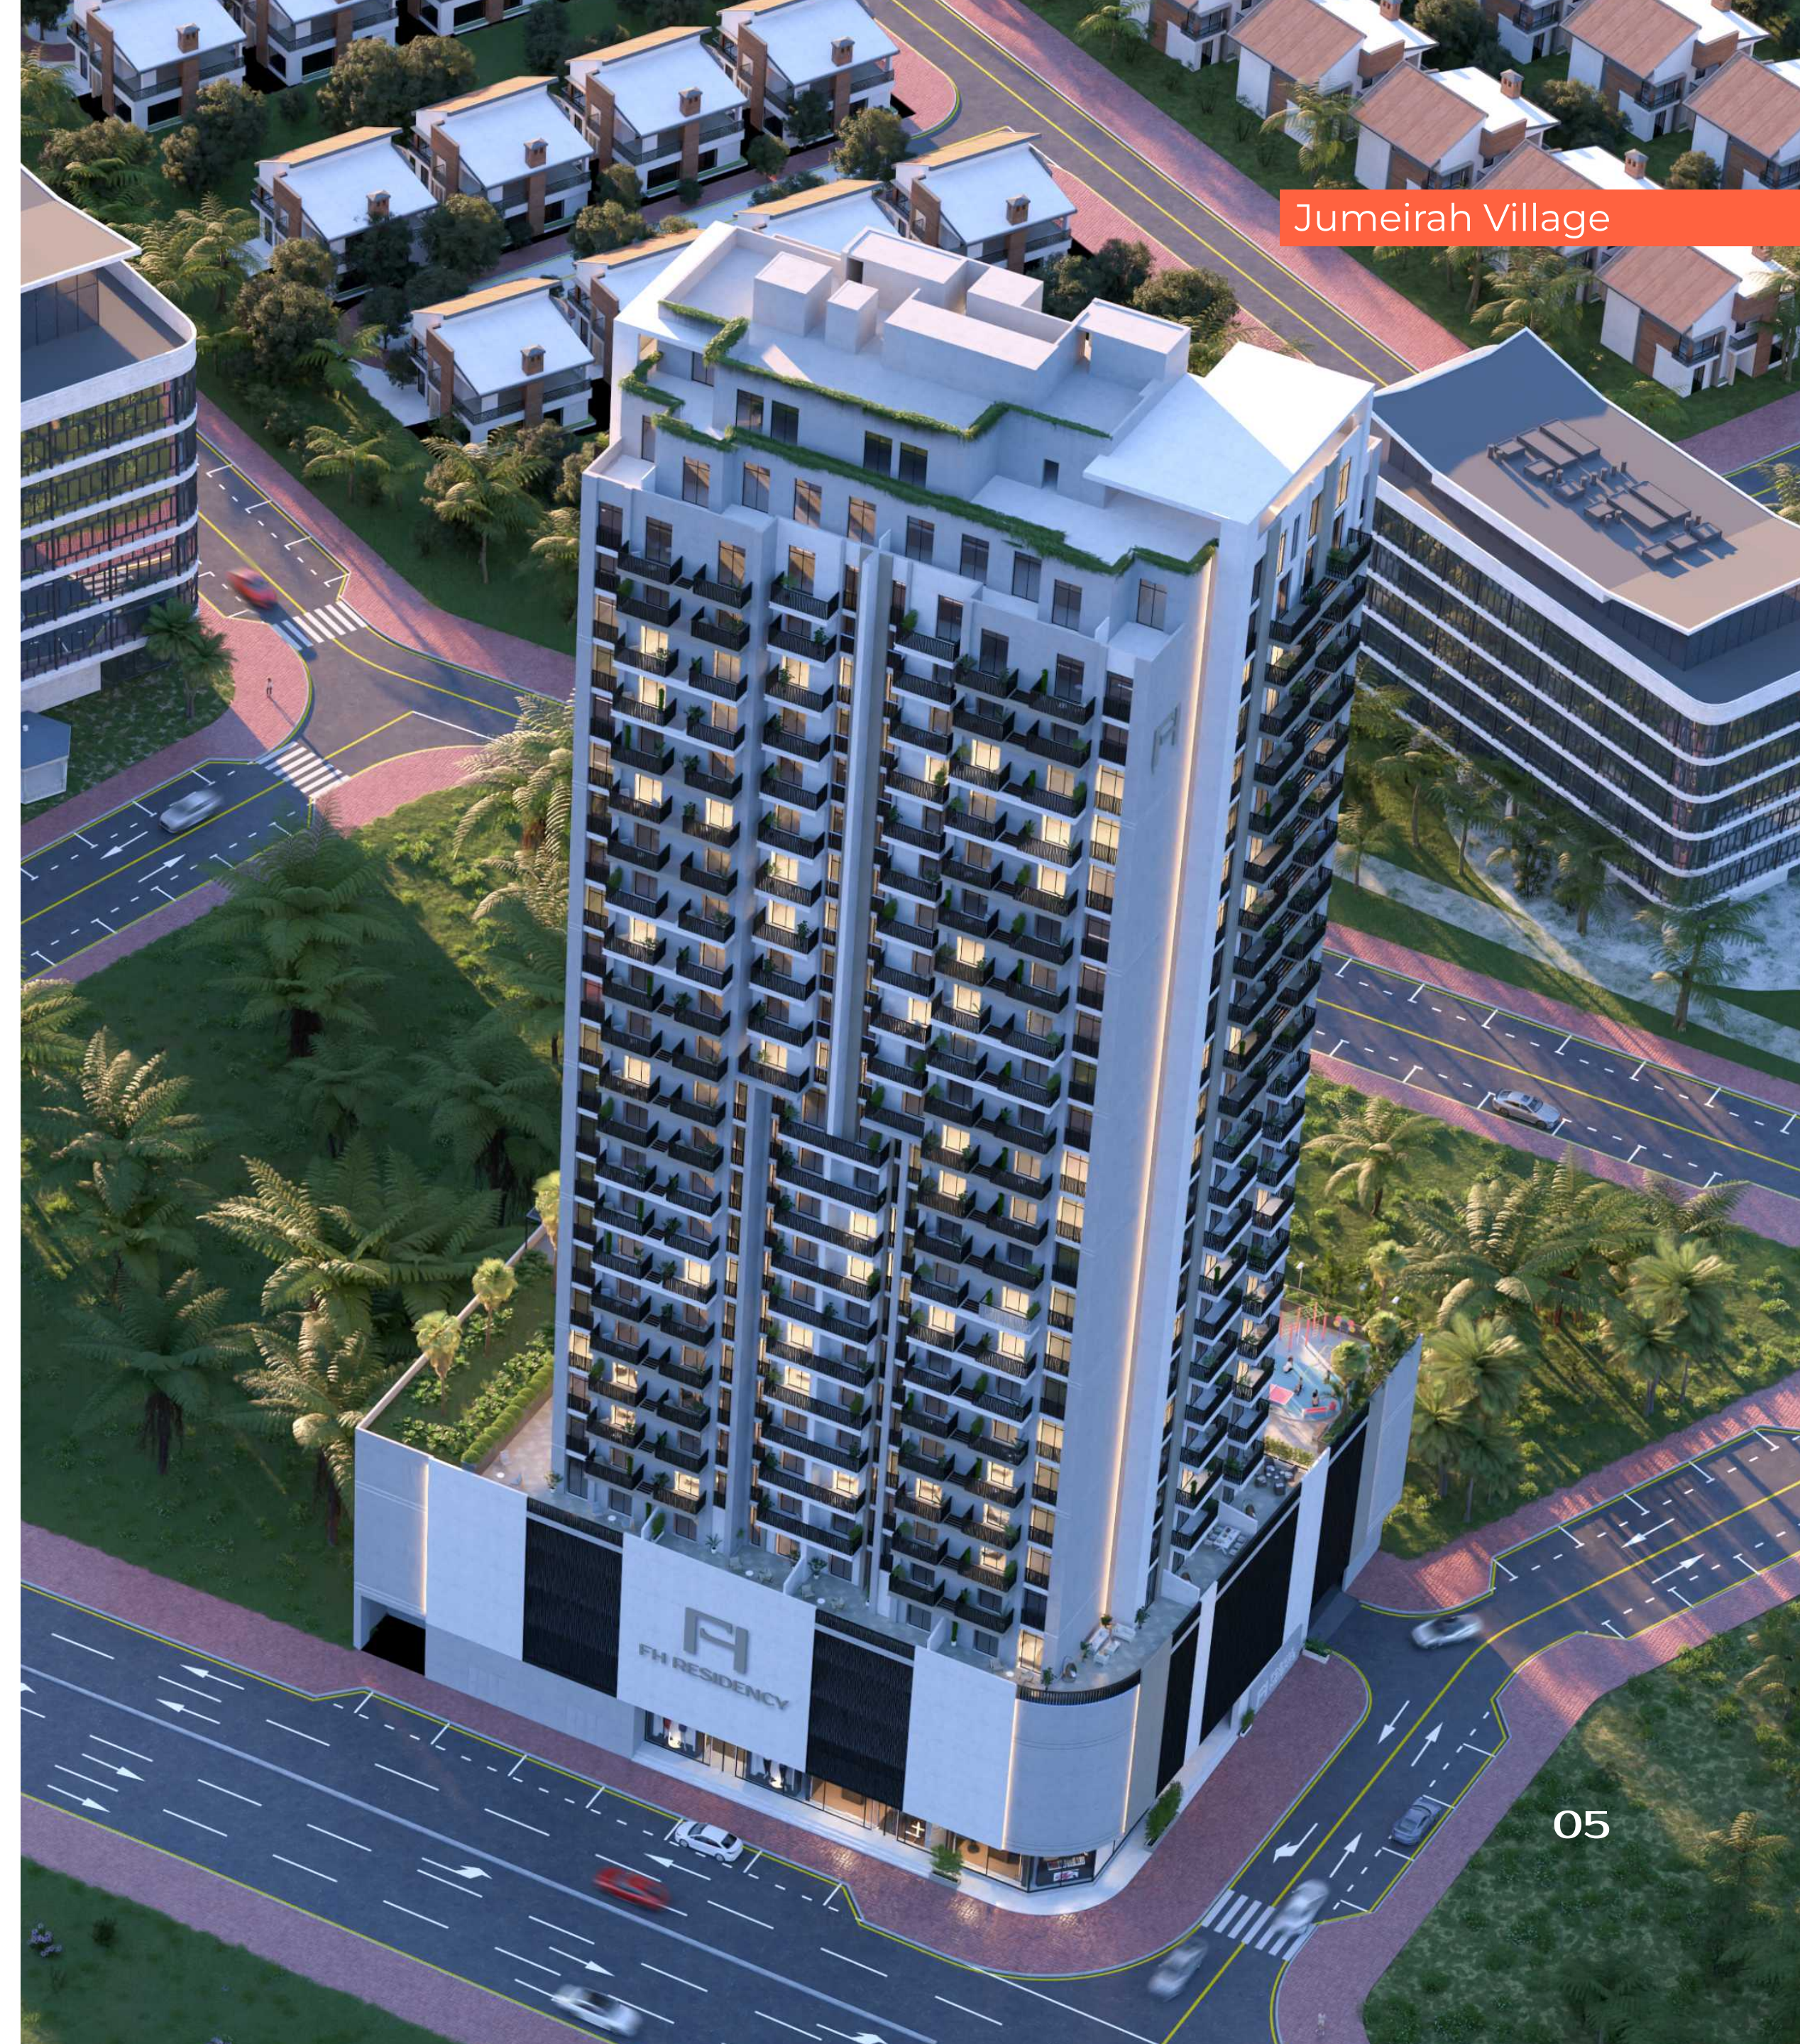

**A SERENE AND LUSH
CORNER OF
JUMEIRAH VILLAGE**

FH Residency

UNWIND IN JVT

Jumeirah Village Triangle (JVT) is a residential and commercial community known for its blend of Arabic and Mediterranean-style villas, townhouses, and residential towers. With its peaceful and green surroundings, including parks and a tranquil atmosphere, JVT offers a serene living environment, making it an ideal community for those seeking a quiet lifestyle.

Al khail avenue mall

to be opened by 2025

Metro station

Planned to be opened by 2026

WELCOME TO FH RESIDENCY

FH Residency is a modern residential building that caters to the needs of urban residents. It offers convenience, accessibility, and a variety of amenities such as fitness centers, coworking spaces, swimming pools, and variety of apartment options. With its commitment to creating a comfortable urban living experience, FH Residency enhances the lifestyle of its residents.