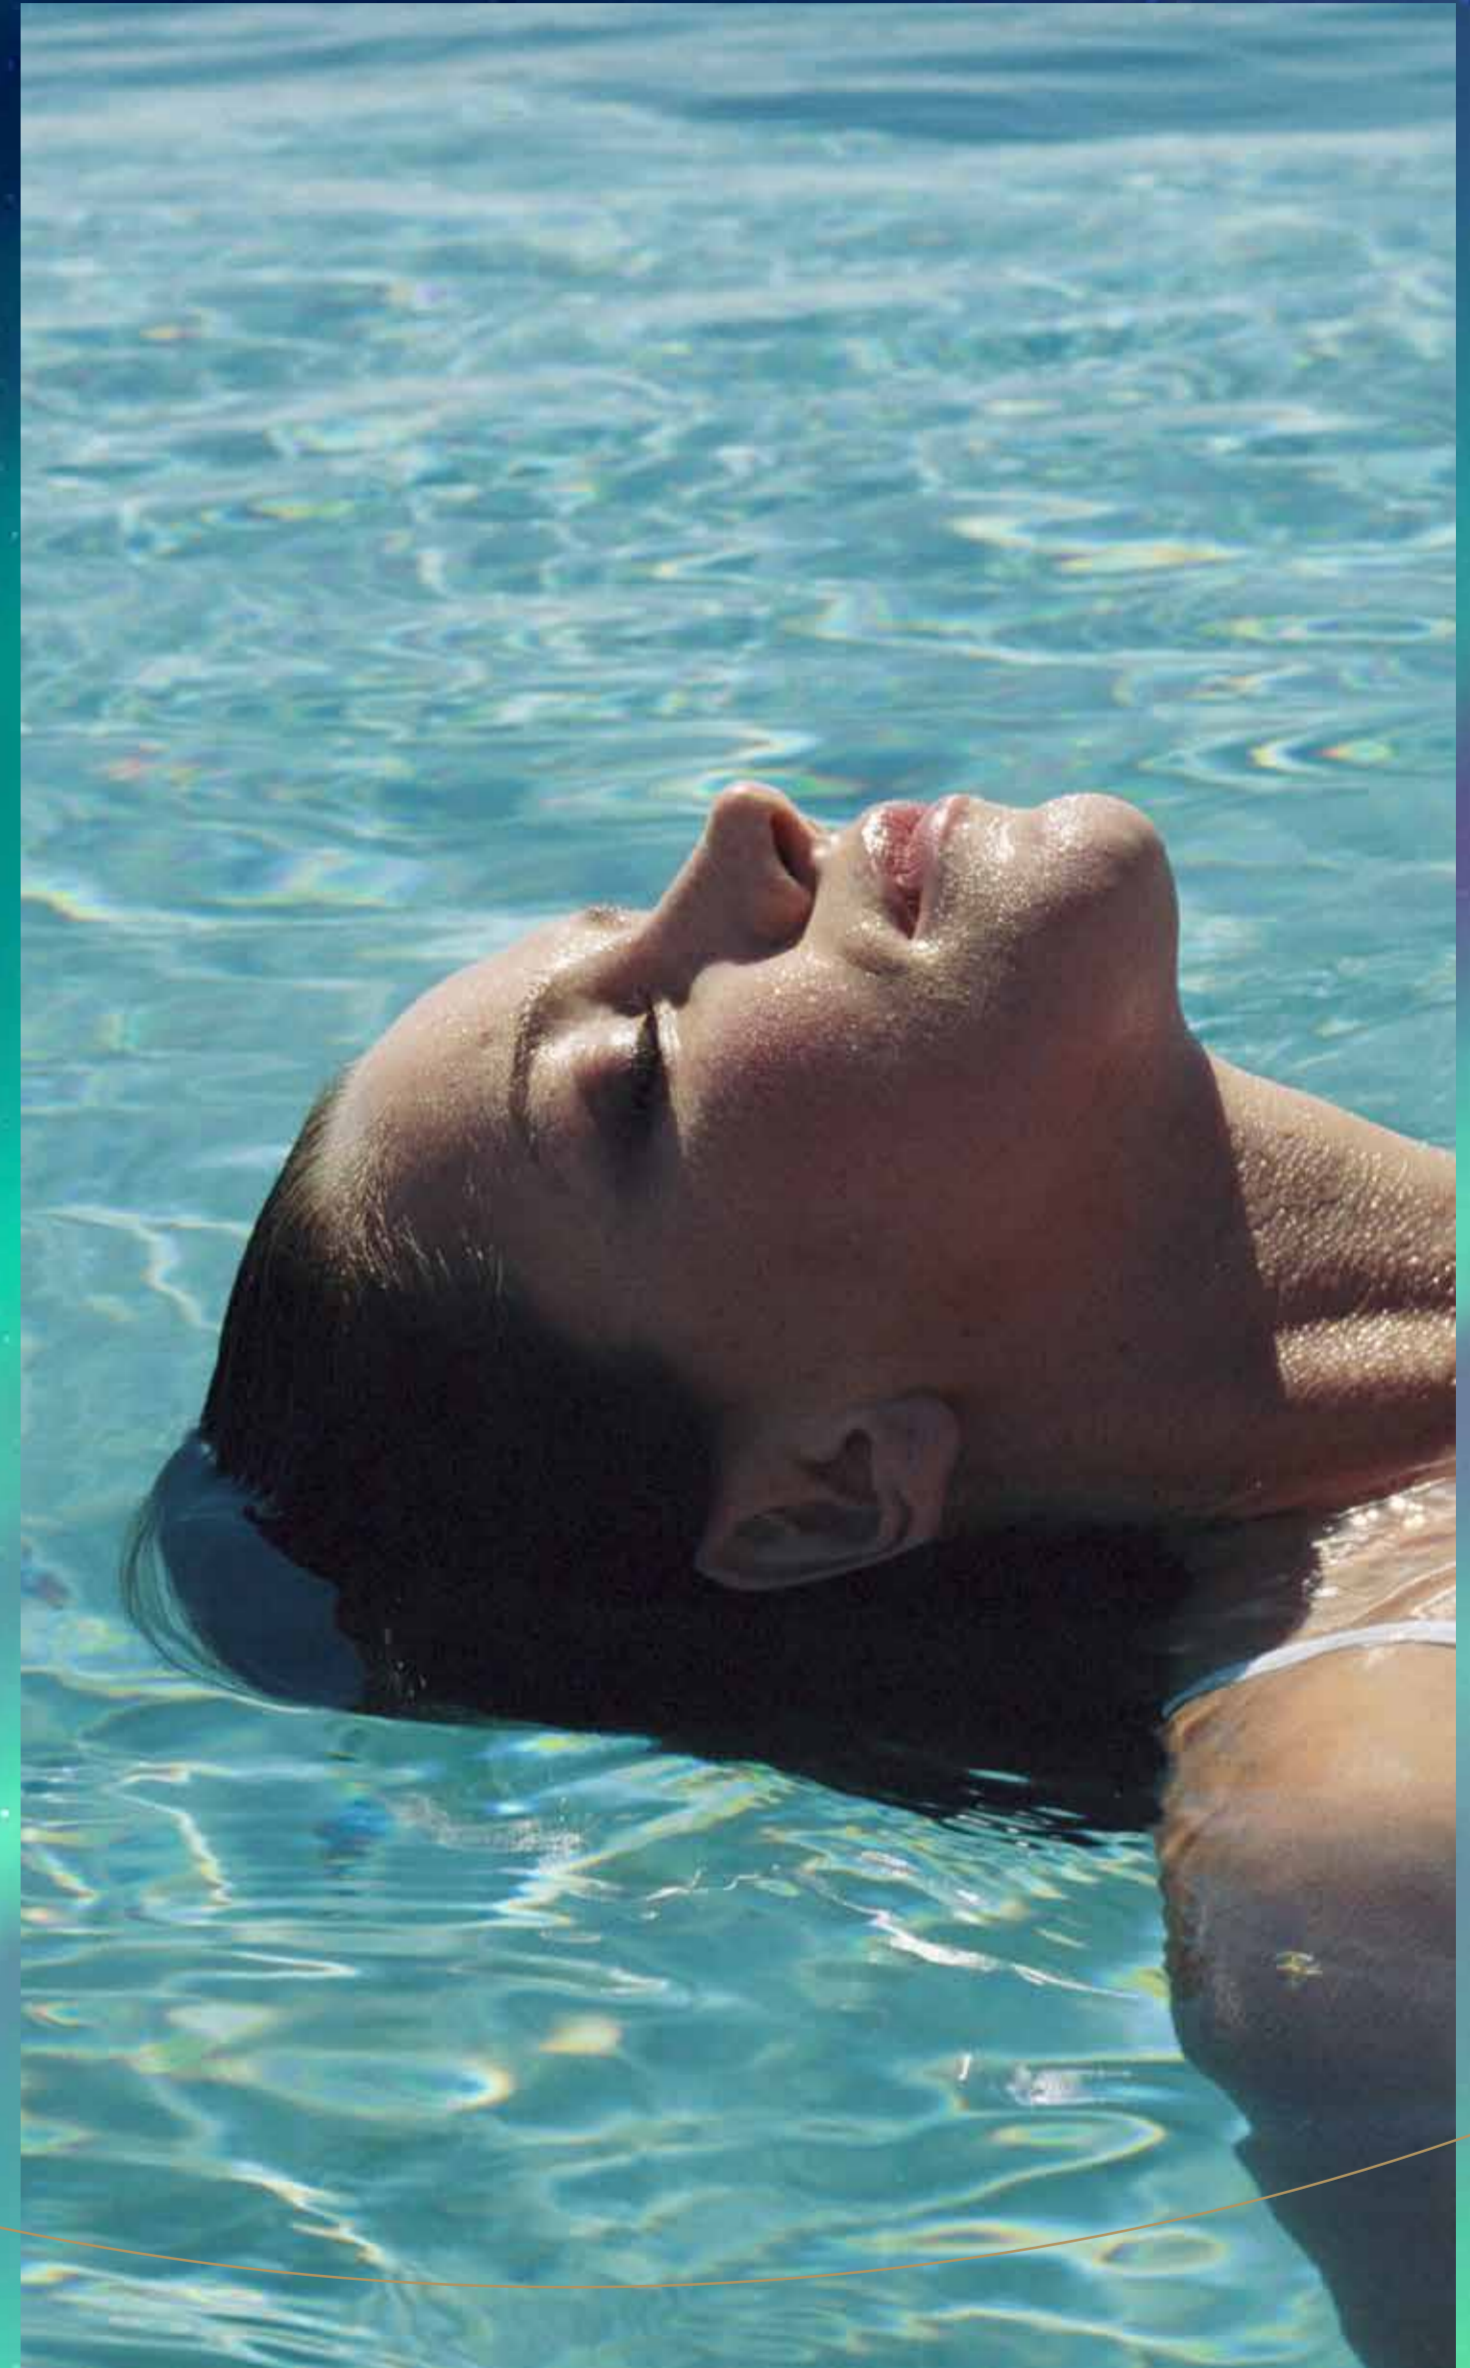

BEHOLD THE
AWE-INSPIRING
PERIDOT

A SHINING GEM THAT HAS INSPIRED
EVERY ELEMENT OF THIS MAGNIFICENT
PROPERTY, HELPING YOU DISCOVER
AN ETHEREAL WORLD.