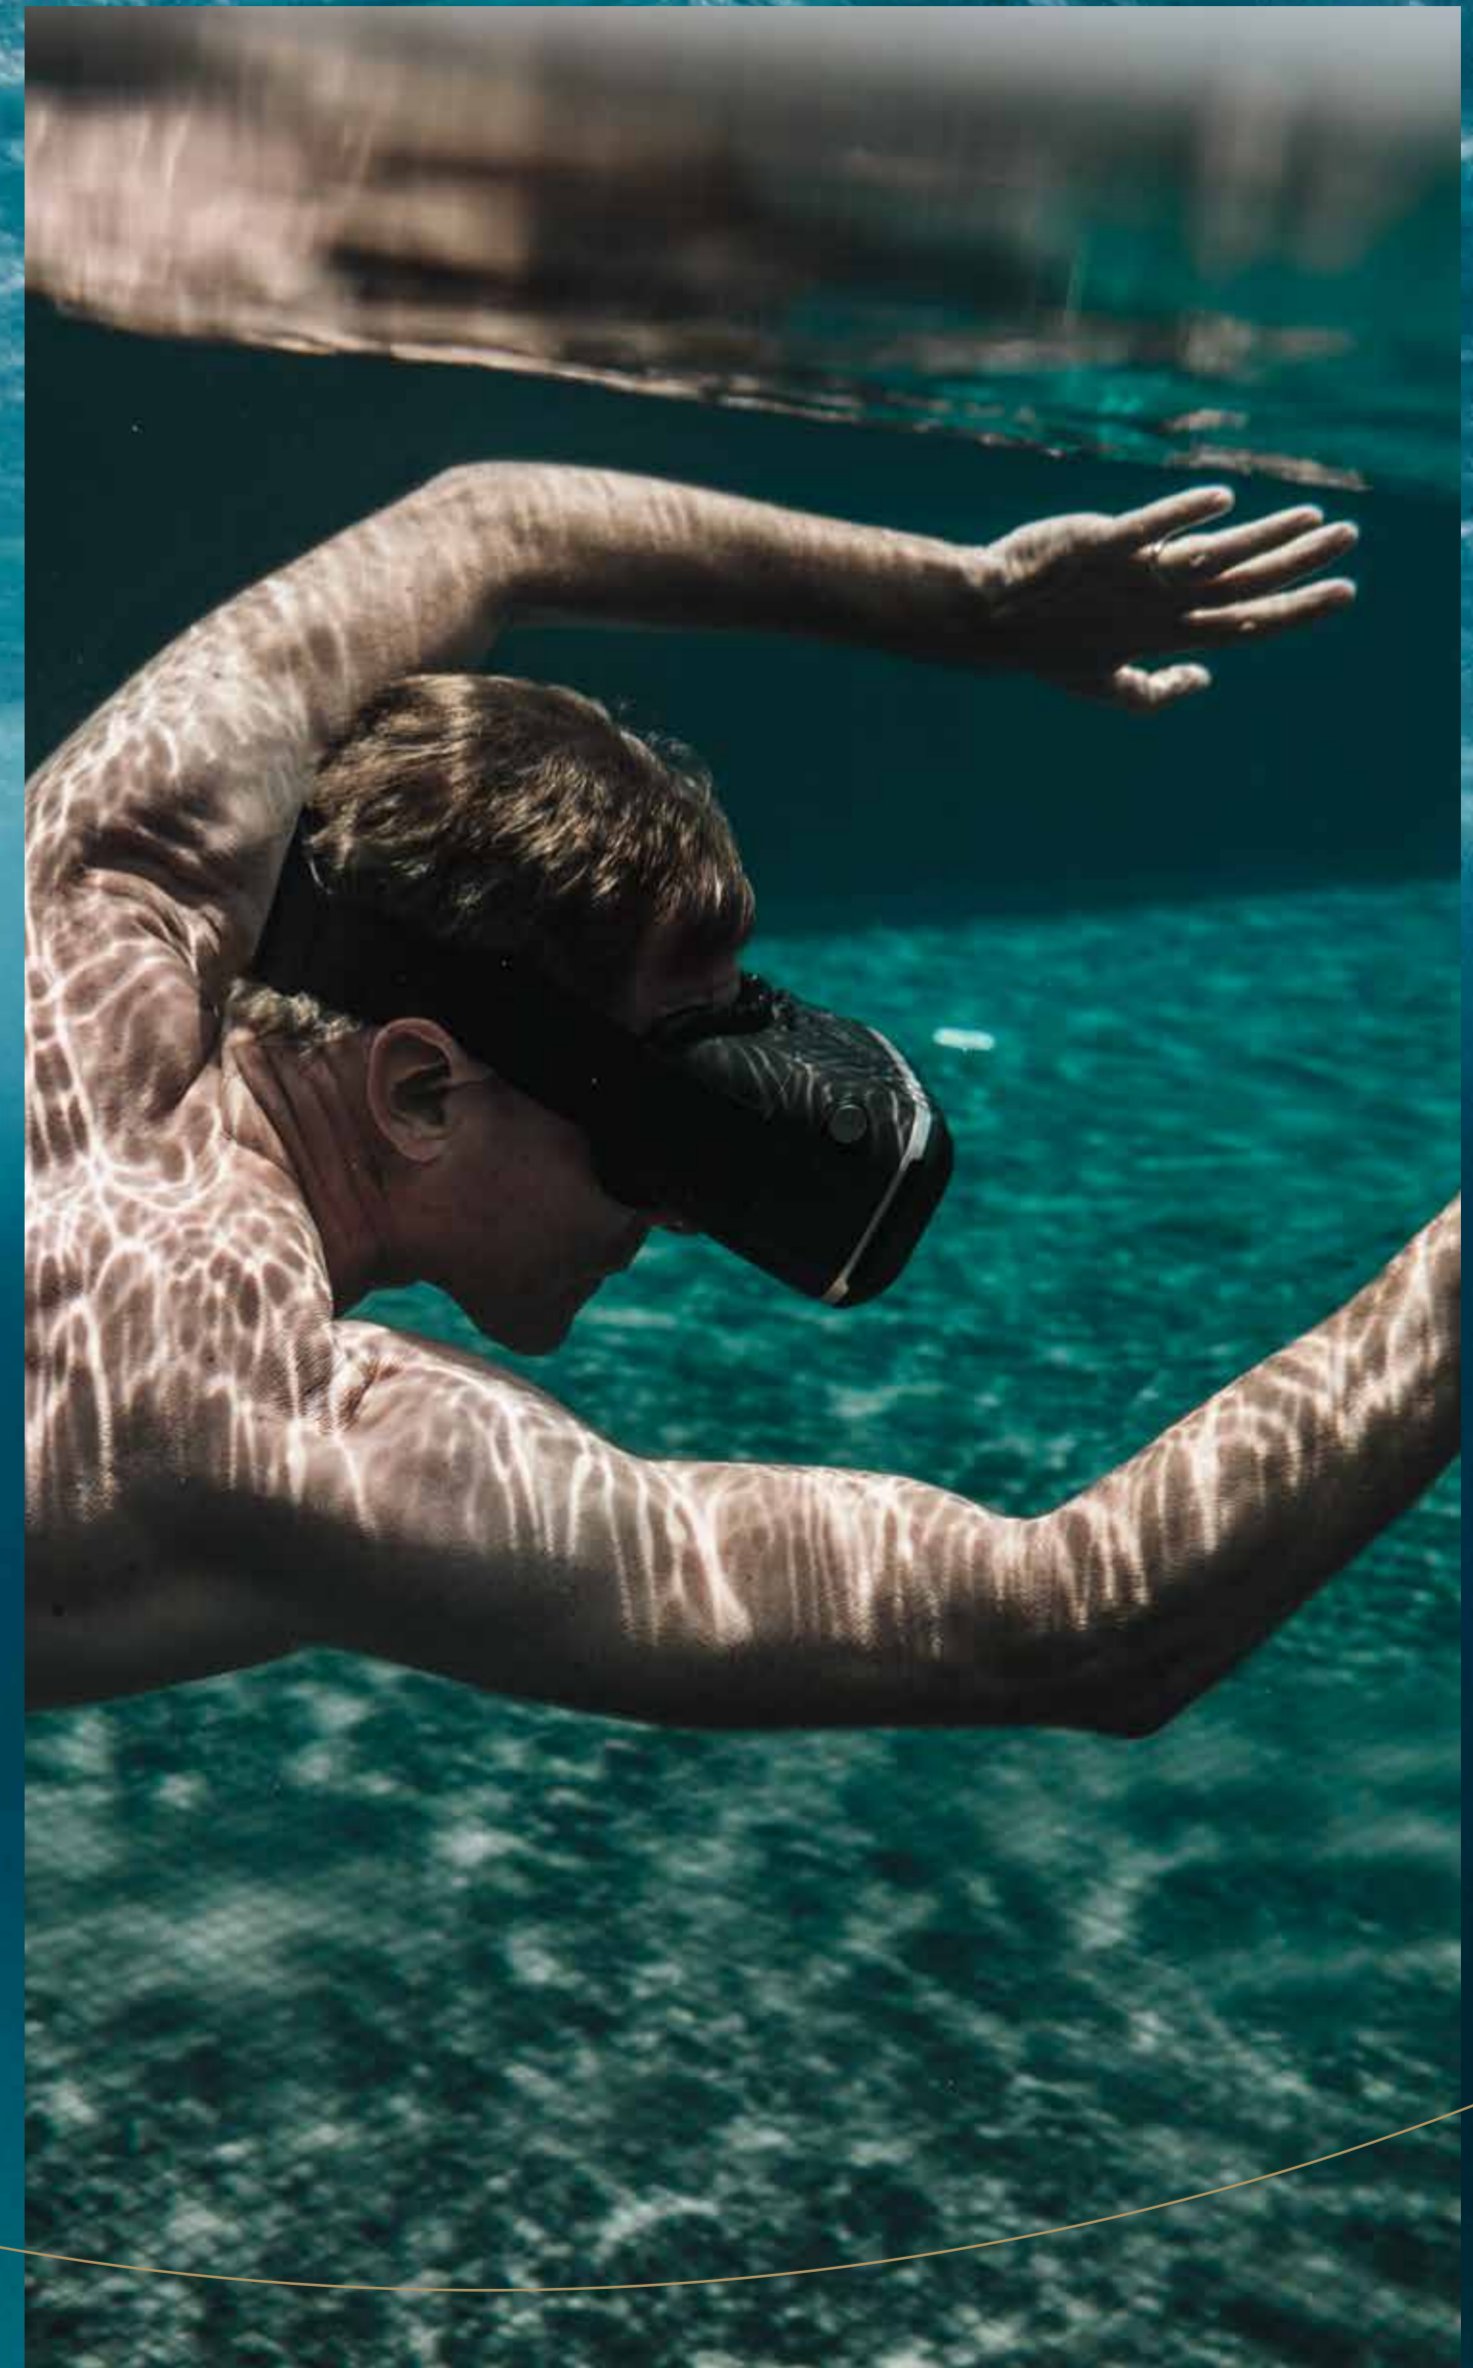

An underwater scene featuring several dolphins swimming in clear, turquoise water. The dolphins are sleek and grey, with their dorsal fins visible. The water is bright and clear, with some white foam from waves visible near the surface. A thin, curved line in a light tan color runs across the image from the top left towards the bottom right.

FLOAT THROUGH AN ETHEREAL ABYSS

UNLEASH YOUR SENSES WITH AQUA
EXERCISES AND SWIM VR, ALLOWING
YOU TO SURRENDER TO THE SUBLIME
FEELING OF WEIGHTLESSNESS AND
EXPLORE THE WONDROUS DEPTHS
OF THE OCEAN.