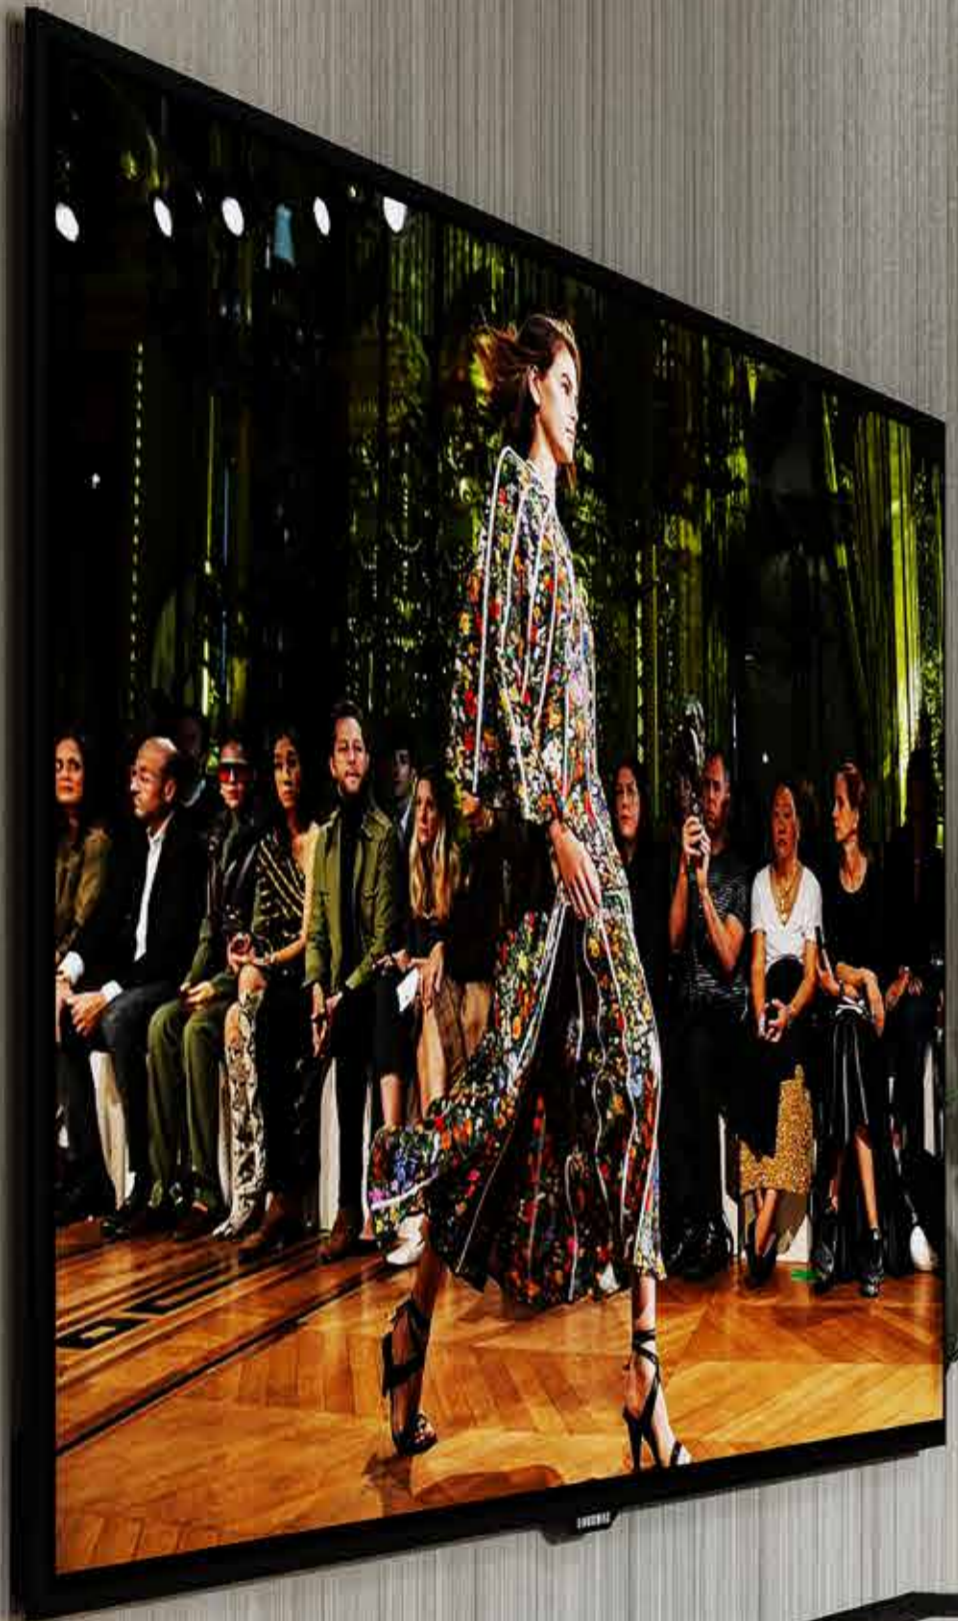

EMBRACE A FUTURISTIC LIFESTYLE

TURN EVERY DAY INTO A COSMIC
EXPERIENCE IN WHICH EVERY
MOMENT FEELS LIKE A SPACE
ODYSSEY. A LIFESTYLE THAT IS AS
ADVENTUROUS AS IT IS REFINED
IN A WORLD THAT IS AS INFINITE
AS YOUR IMAGINATION.