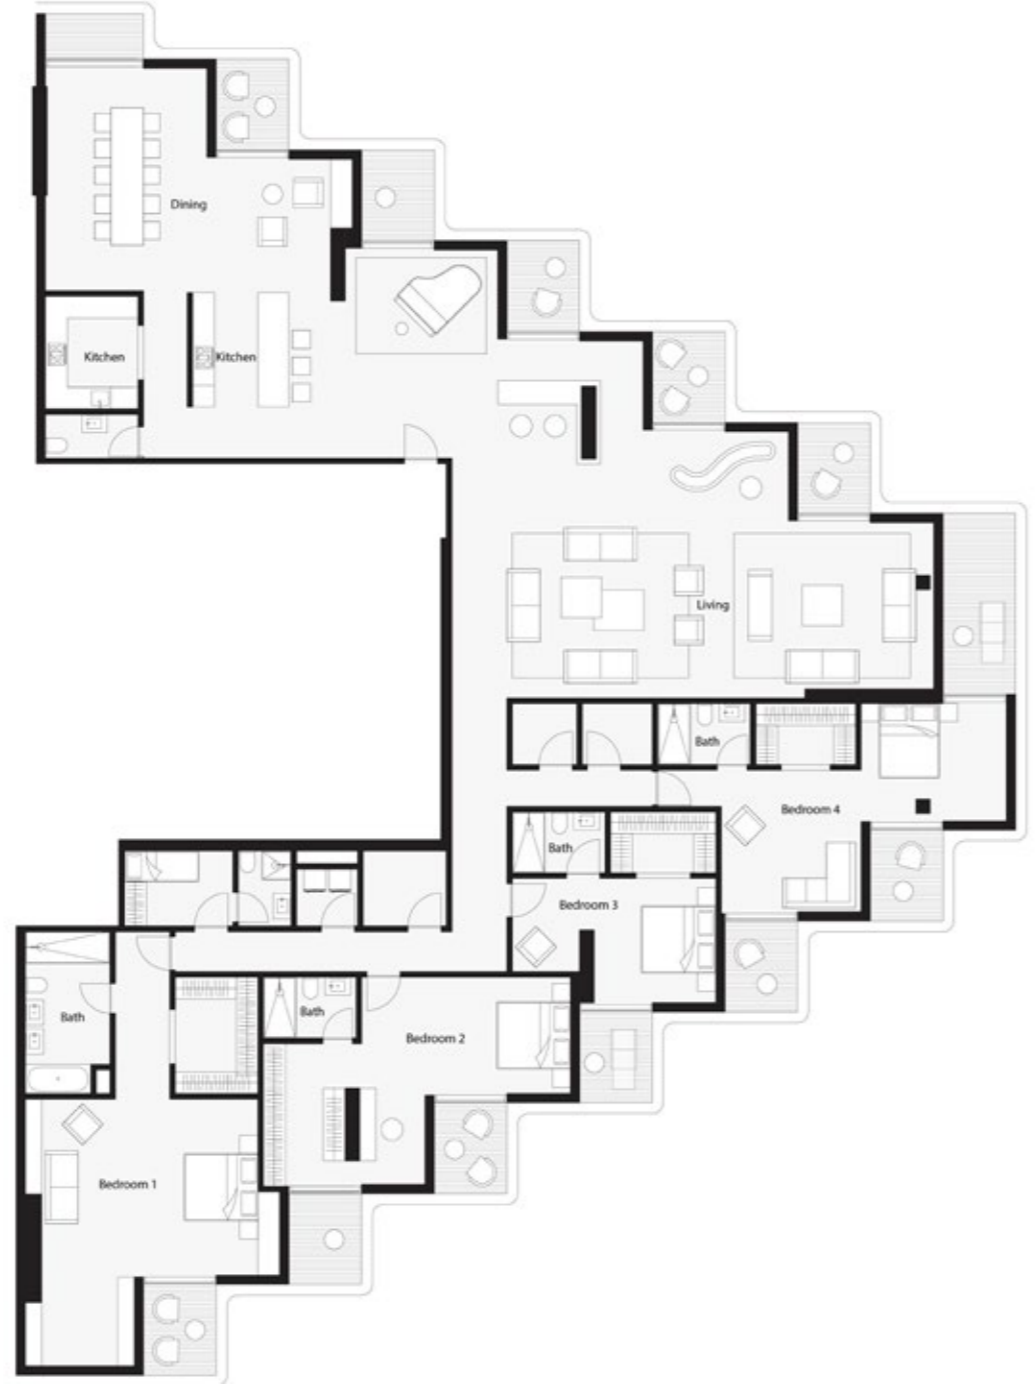

PENTHOUSE WITH BALCONY

PENTHOUSE W/ BALCONY LEVEL 47

Suite Area	4811 sq.ft / 447 sqm
Balcony Area	818 sq.ft / 76 sqm
Total Area	5629 sq.ft / 523 sqm