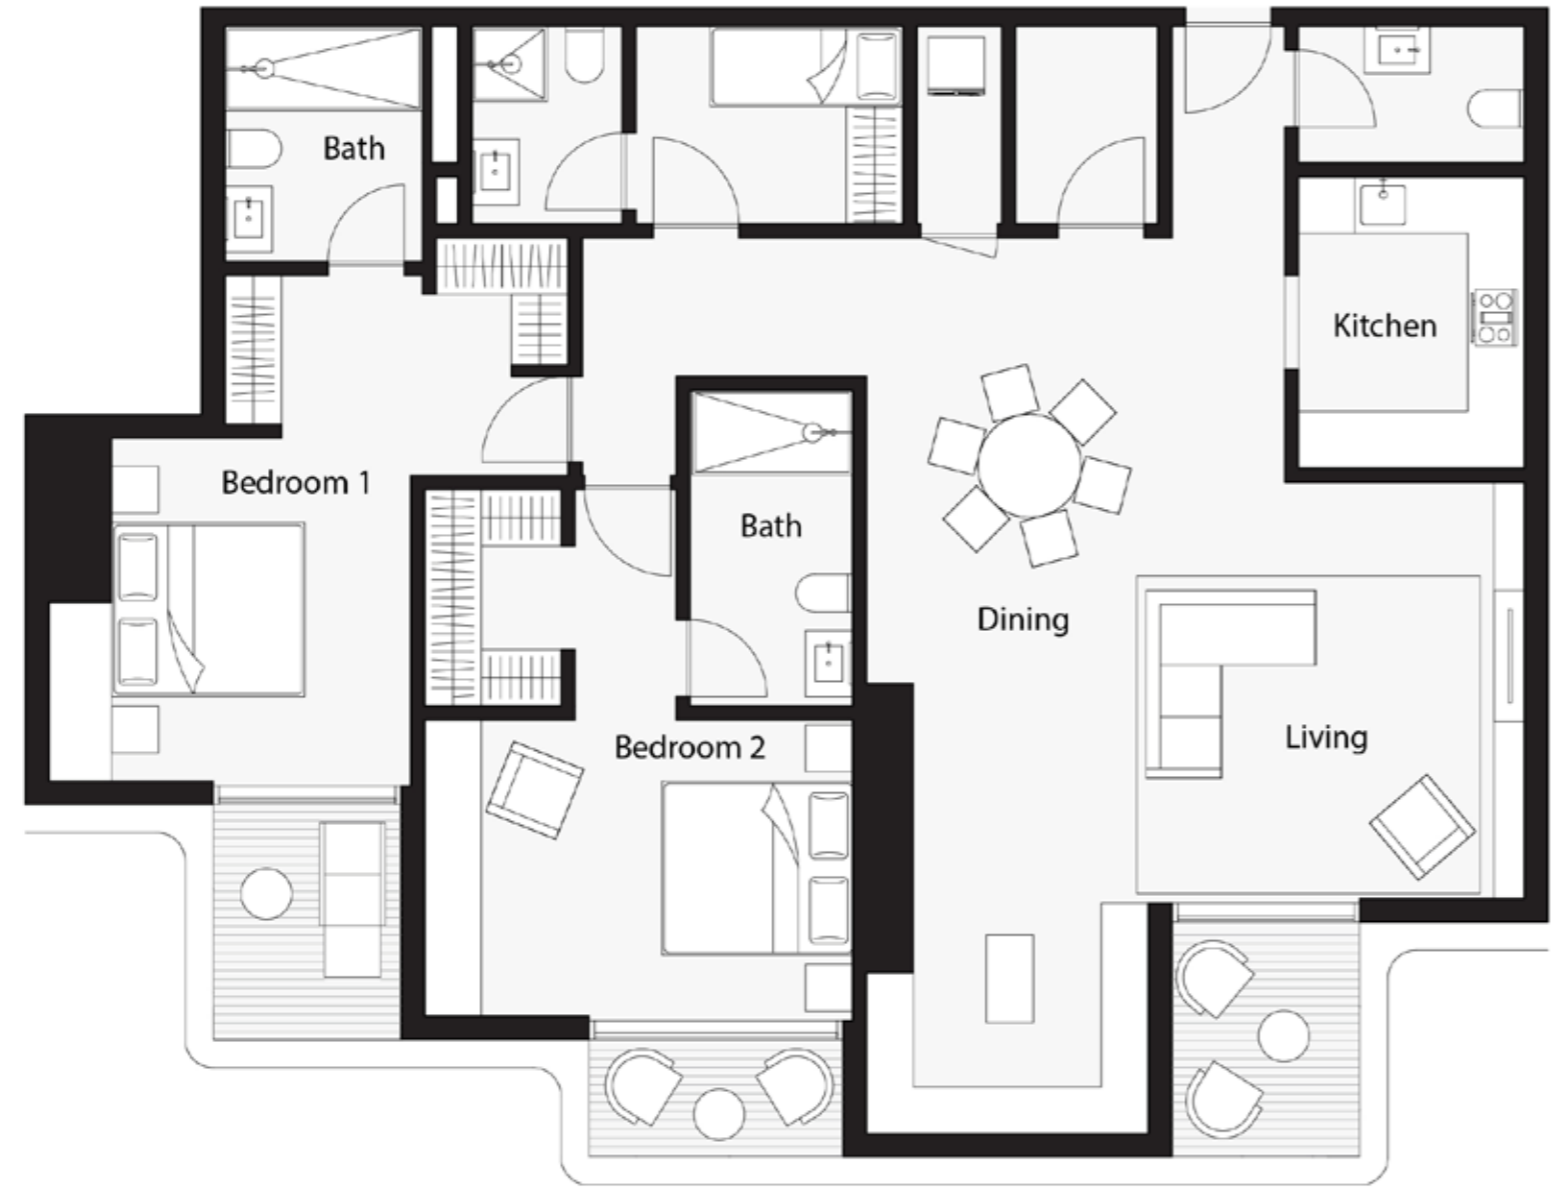

# 1-BEDROOM WITH BALCONY

## 1 BEDROOM W/ BALCONY LEVEL 8

Suite Area	823 sq.ft / 76.5 sqm
Balcony Area	104 sq.ft / 9.7 sqm
<hr/>	
Total Area	928 sq.ft / 86.2 sqm

2 - BEDROOM WITH BALCONY

2 BEDROOM W/ BALCONY  
LEVEL 19

Suite Area	1631 sq.ft / 151.6 sqm
Balcony Area	161 sq.ft / 15 sqm
<b>Total Area</b>	<b>1792 sq.ft / 166.6 sqm</b>

3 - BEDROOM WITH BALCONY

3 BEDROOM W/ BALCONY  
LEVEL 19

Suite Area	1934 sq.ft / 179.7 sqm
Balcony Area	221 sq.ft / 20.6 sqm
<b>Total Area</b>	<b>2155 sq.ft / 200.3 sqm</b>

3 - BEDROOM DUPLEX WITH BALCONY

# 4 - BEDROOM DUPLEX WITH BALCONY